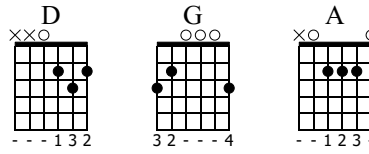

Der Frühling

aus den vier Jahreszeiten

Antonio Vivaldi
Gitarrensatz: Remarc 2012

♩ = 132

V. Lage

A

D

First system of guitar tablature. It begins with a C-sharp sign and a double bar line. The first measure contains a D chord and notes 7, 7, 7, 5, 7. The second measure contains a D chord and notes 5, 5, 8. The third measure contains a D chord and notes 7, 7, 7, 5, 7. The strings are labeled T, A, B on the left.

Second system of guitar tablature. It starts with a 4 5 measure. The first measure contains notes 5, 8. The second measure contains notes 7, 8, 5, 8, 7. The third measure contains notes 5, 7. The strings are labeled T, A, B on the left.

B

D

G D

G D

Third system of guitar tablature. It starts with a 7 measure. The first measure contains notes 5, 8, 7, 8, 5. The second measure contains notes 7, 5, 7. The third measure contains notes 5, 8, 7, 8, 5. The fourth measure contains notes 7, 5, 7. The strings are labeled T, A, B on the left.

G D

A

1. D

2.

Fourth system of guitar tablature. It starts with an 11 measure. The first measure contains notes 7, 5, 8. The second measure contains notes 7, 5, 7, 5. The third measure contains notes 7, 7. The fourth measure contains notes 7, 7. The strings are labeled T, A, B on the left.